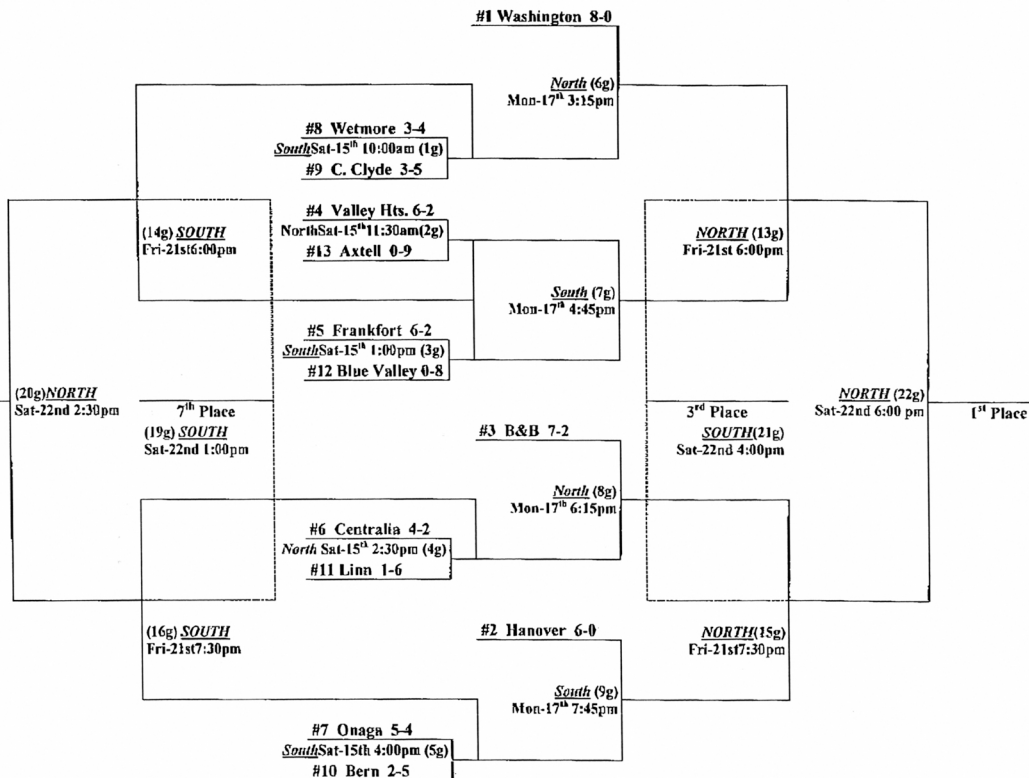

2011 TWIN VALLEY LEAGUE BASKETBALL TOURNAMENT (Girls)

CONSOLATION GAMES

(10g) L1g vs L 2g Tues-18th 5:30pm *SOUTH*

(11g) L4g vs L5g Tues-18th 7:00pm *NORTH*

(12g) L2g vs L3g Fri-21st 4:30pm *NORTH*

(17g) L1g vs L 5g Sat-22nd 10:00am *SOUTH*

(18g) L3g vs L4g Sat-22nd 11:30am *NORTH*