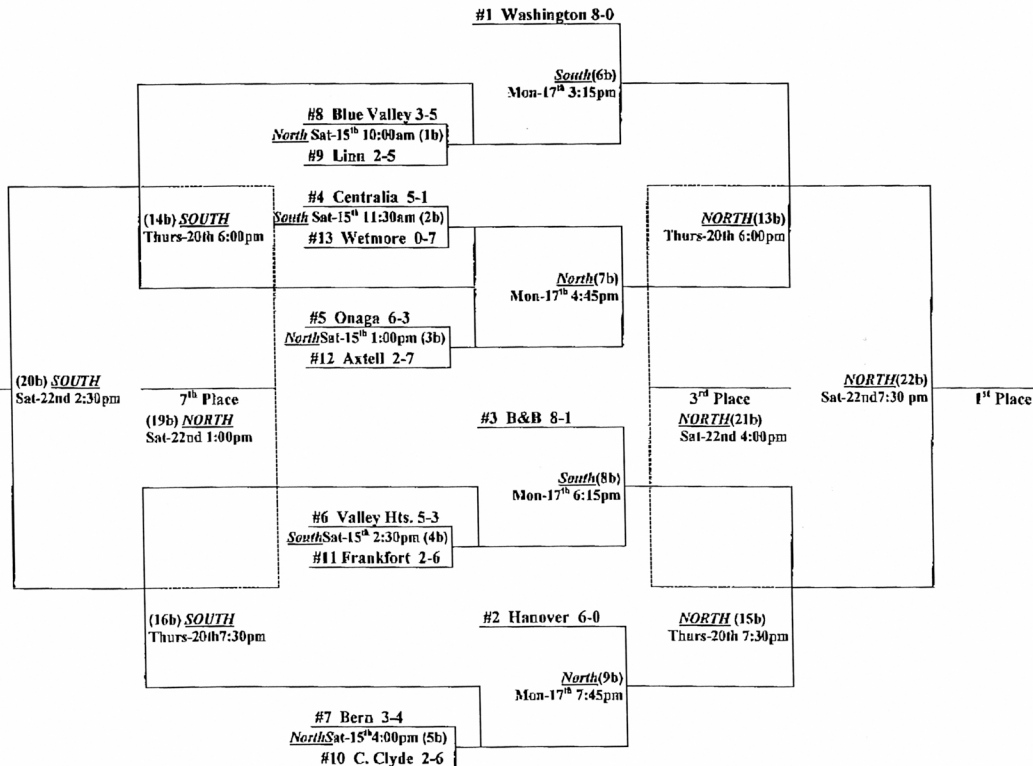

2011 TWIN VALLEY LEAGUE BASKETBALL TOURNAMENT (Boys)

CONSOLATION GAMES

(10b) L1b vs L 2b Tues-18th 5:30pm *NORTH*

(11b) L4b vs L5b Tues-18th 7:00pm *SOUTH*

(12b) L2b vs L3b Thurs-20th 4:30pm *NORTH*

(17b) L1b vs L5b Sat-22nd 10:00am *NORTH*

(18b) L3b vs L4b Sat-22nd 11:30am *SOUTH*